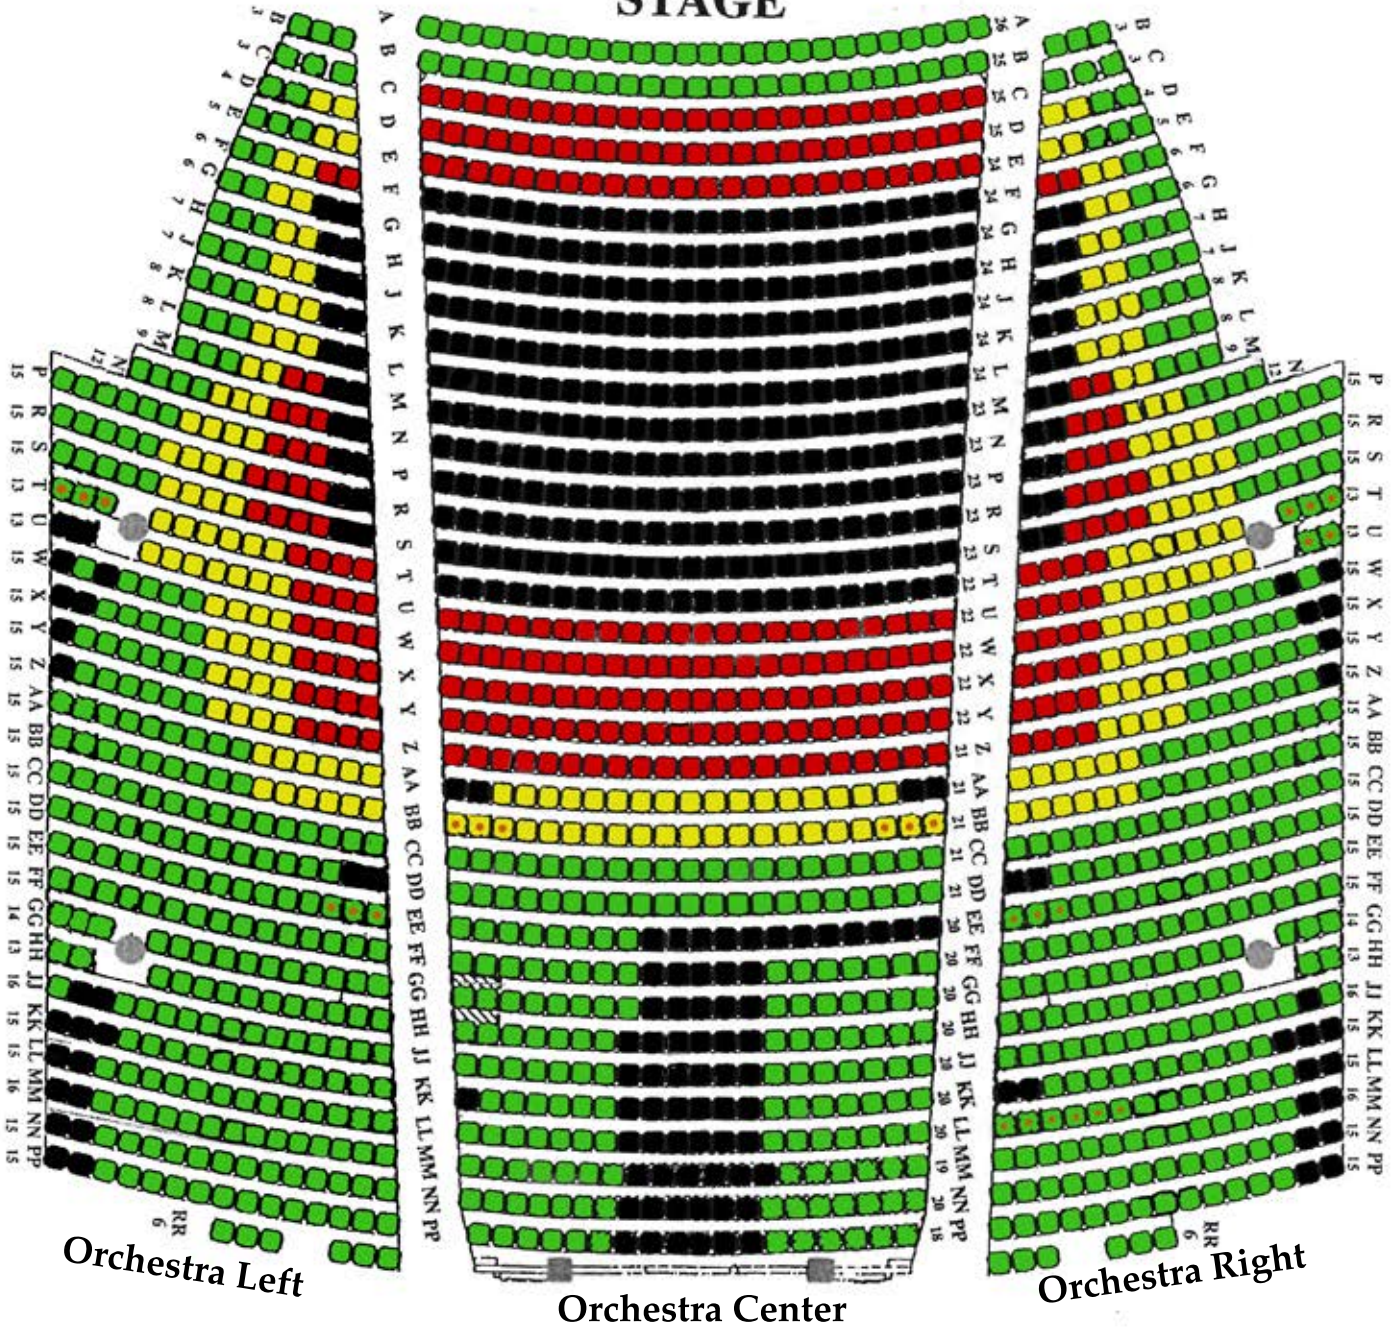

Group Sales (prices effective until August 15)

■ Sold

■ \$75 Tickets less 30% = \$52.50*

■ \$50 Tickets less 30% = \$35.00*

■ \$35 Tickets less 30% = \$24.50*

* Plus Murat Box Office Fees

OLD NATIONAL CENTRE

Murat Theatre

STAGE

EVENING WITH THE STARS
SATURDAY, NOVEMBER 12, 2016

OLD NATIONAL CENTRE
Murat Theatre
BALCONY MAP

STAGE